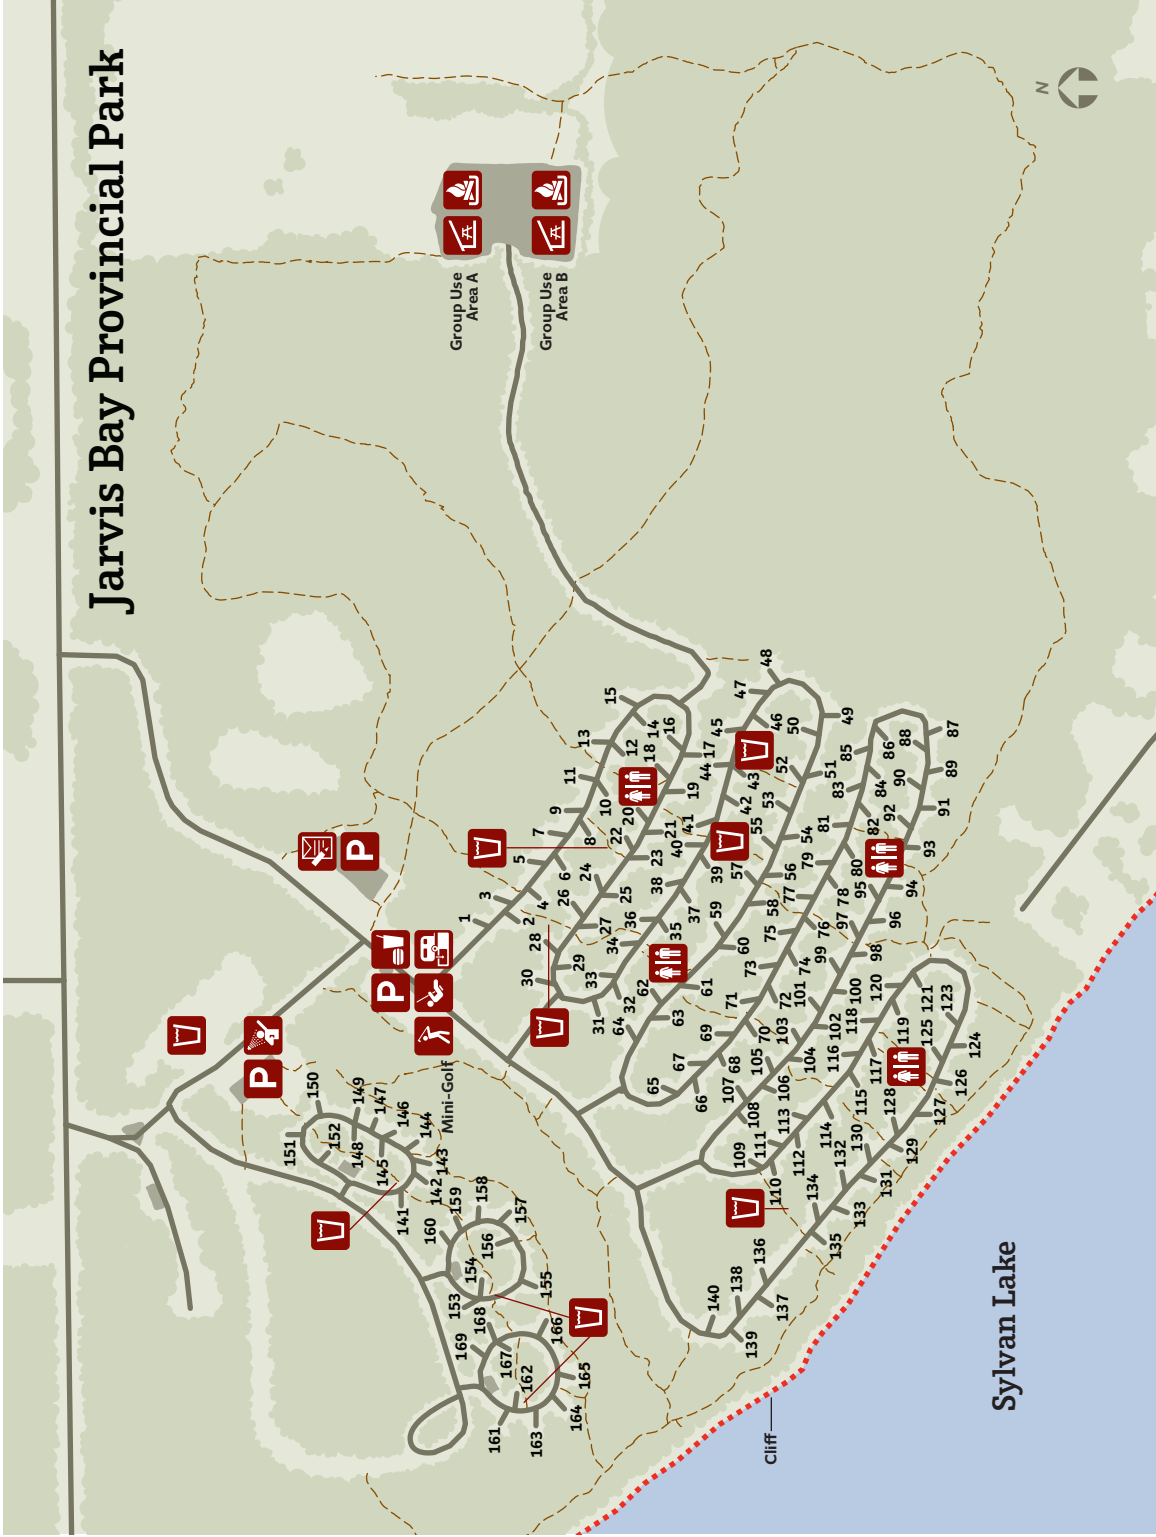

Jarvis Bay Provincial Park

Sylvan Lake

Cliff

Group Use Area A

Group Use Area B

P

P

P