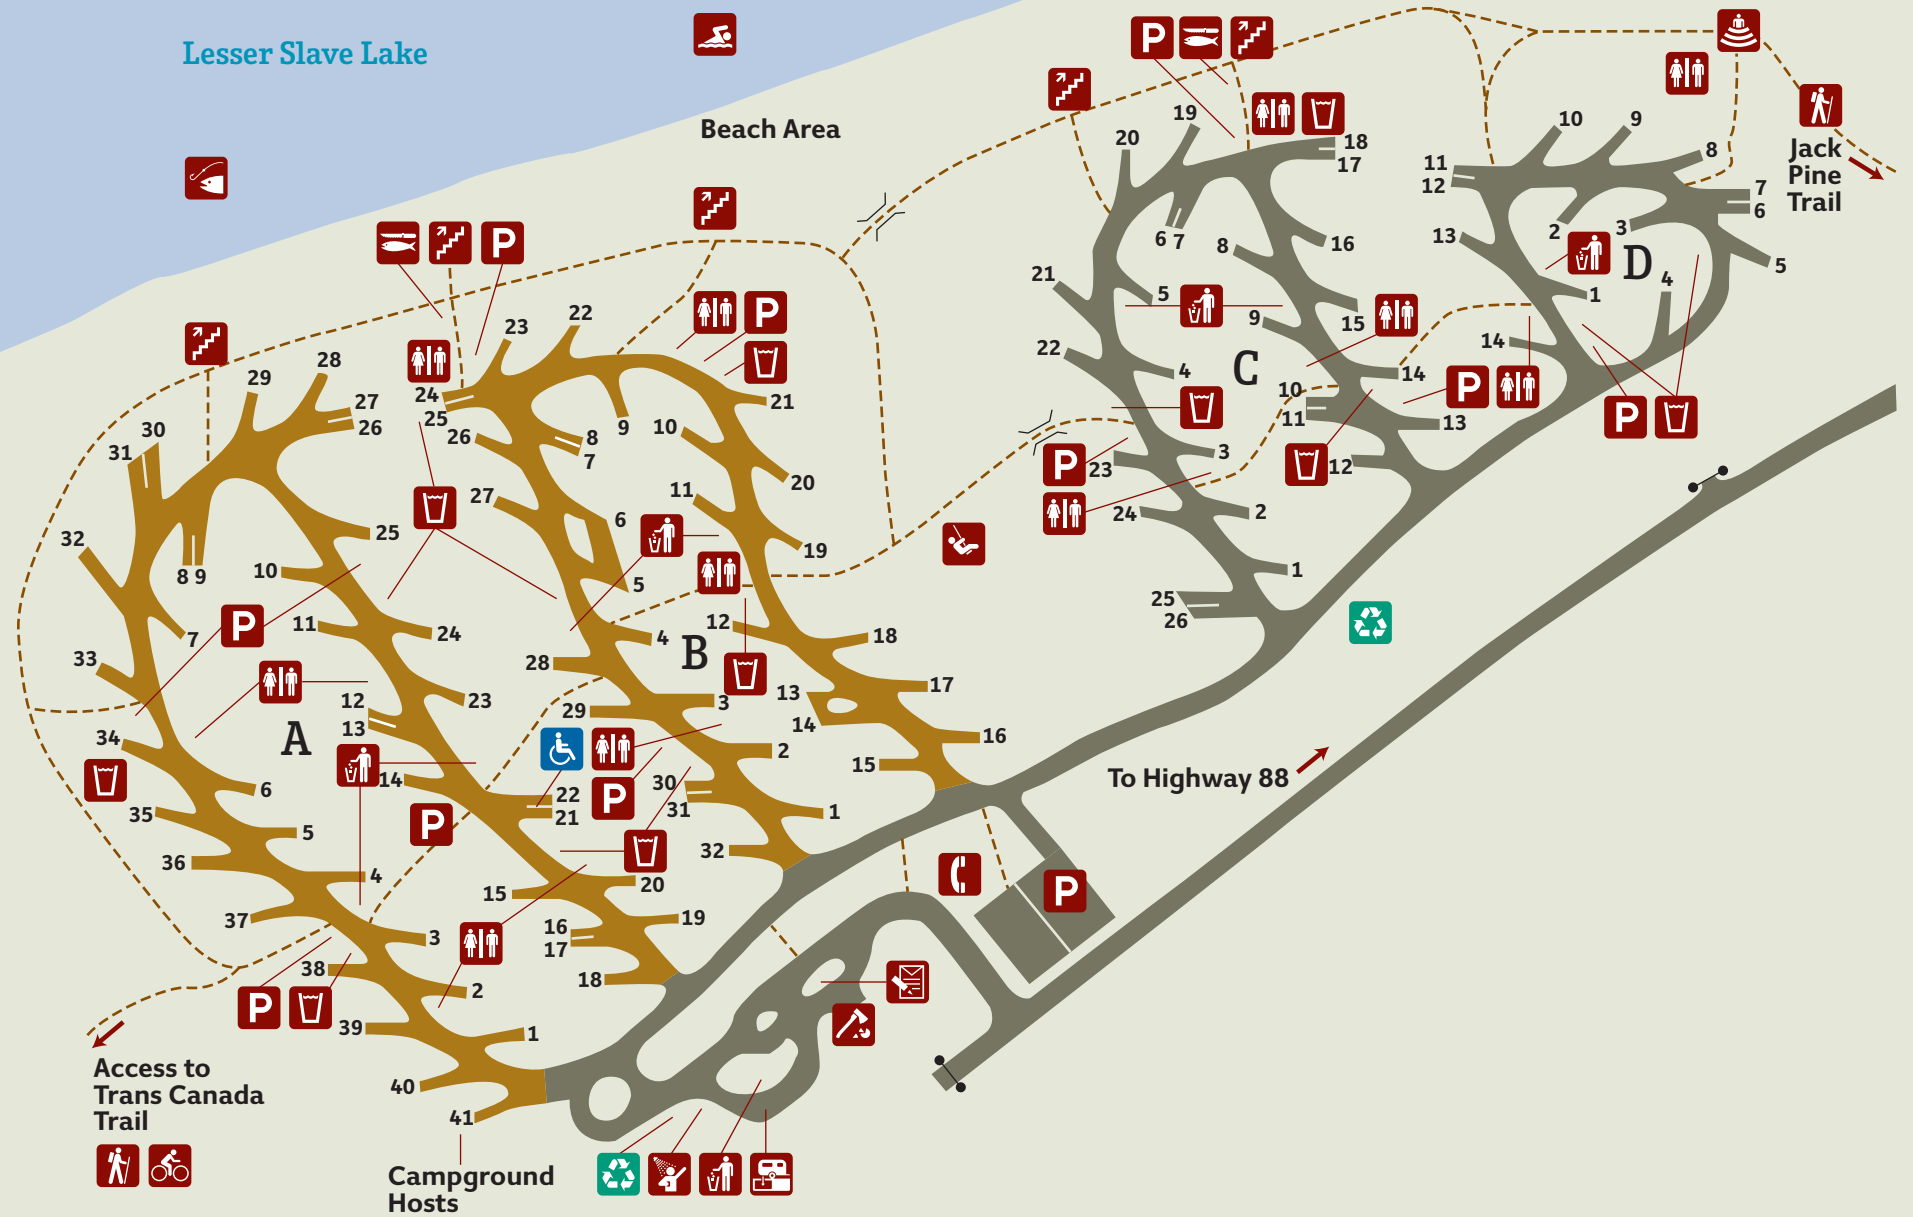

Lesser Slave Lake Provincial Park: Marten River

- | | | | | |
|---------------|--------------|----------------|-----------------------------------|------------------------------|
| Amphiatre | Garbage | Recycle Bins | Telephone | Walking Trails |
| Biking | Hiking | Sewage Dumping | Washrooms | Bridge |
| Firewood | Parking | Showers | Water | Gate |
| Fishing | Permit Booth | Stairs | Wheelchair | Powered Sites
15 & 30 amp |
| Fish Cleaning | Playground | Swimming | Self-guided
Interpretive Trail | |