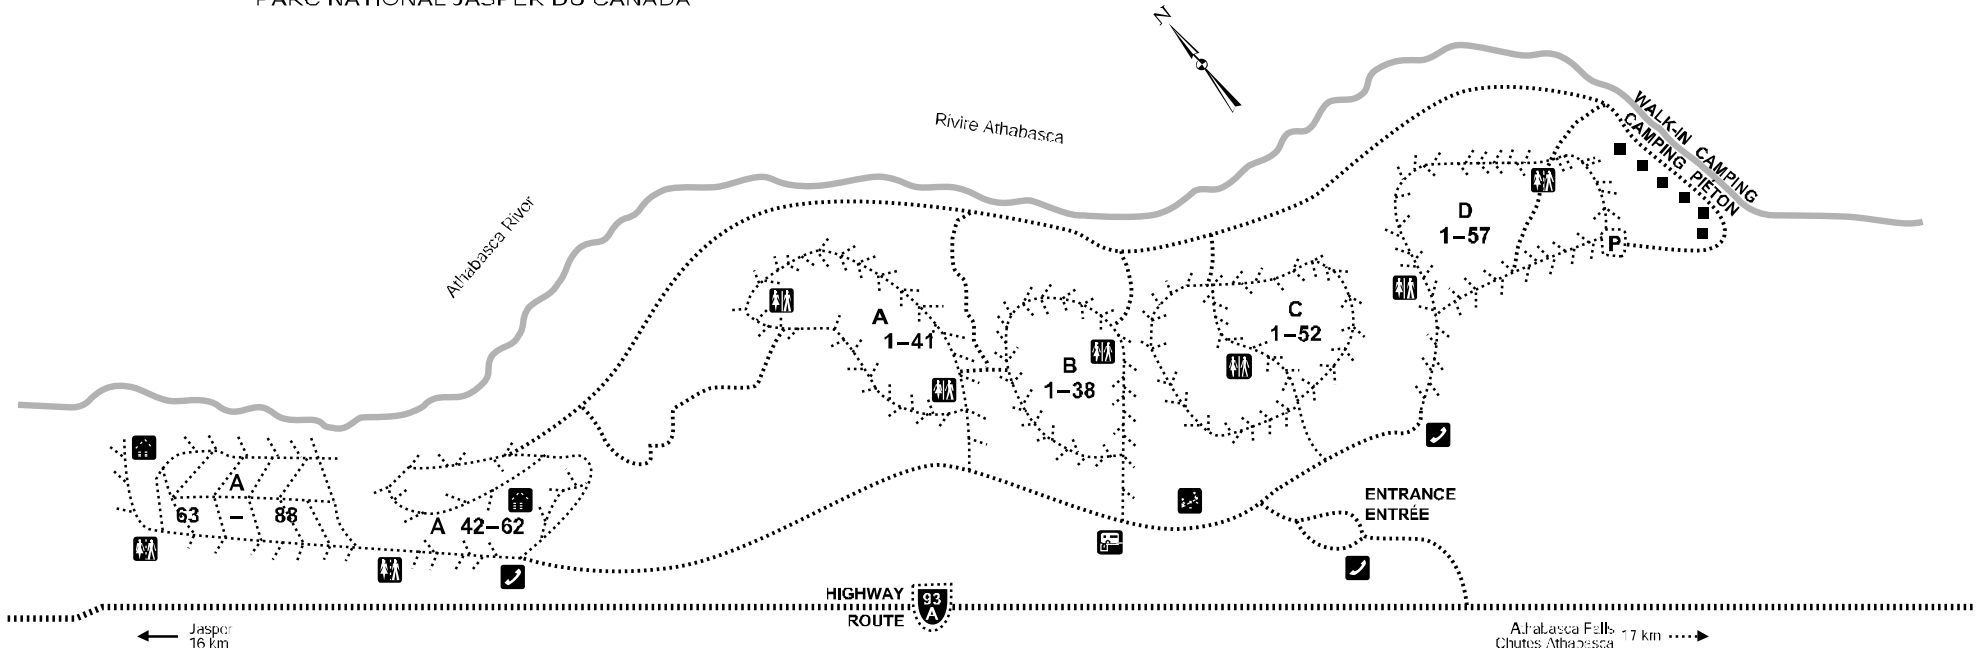

Wabasso Campground

JASPER NATIONAL PARK OF CANADA

Terrain de camping Wabasso

PARC NATIONAL JASPER DU CANADA

LEGEND • LÉGENDE

KITCHEN SHEDS		ABRI DE CUISINE	DUMPING STATION		STATION SANITAIRE
WASHROOMS		TOILETTES	TELEPHONE		TELEPHONE
FOOTPATHS		SENTIERS	PLAY AREA		TERRAIN DE JEUX

 2 km